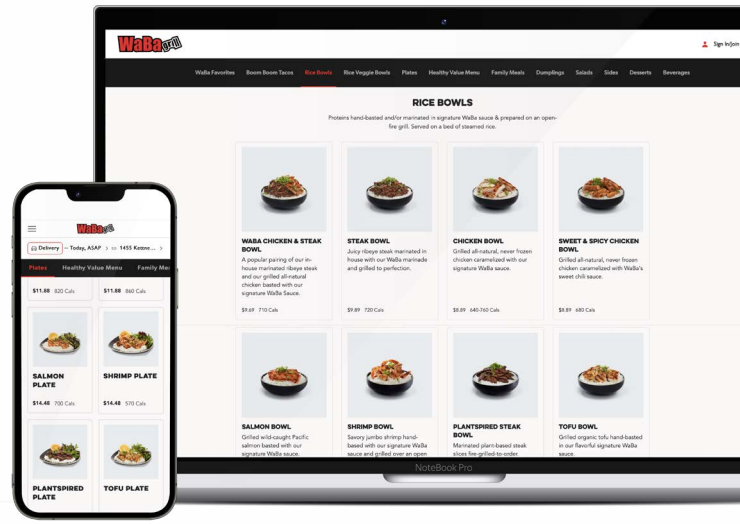

Your Off Premise Platform

chowly.com

sales@chowly.com

Your All-in-One Online Ordering Platform

Chowly now offers all you need to maximize your online ordering potential – Chowly Online Ordering, POS integration, Smart Pricing, delivery services, and best-in-class reporting. Meet your guests where they are, all from your POS.

Chowly Online Ordering brings you easy-to-use first-party features

Increase revenue & average basket size

Create a customized brand experience

Achieve 7x higher conversion rates*

Get machine learning product recommendations